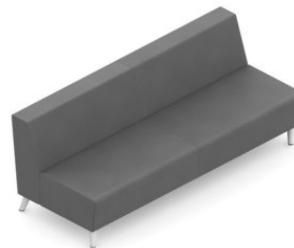

RIVER

SA#: E60PQ-140003/071/PQ

DESCRIPTION

A modern design for today's collaborative, open plan, or any other government environment. Modular interlocking capabilities and quality high traffic design deliver an endless array of curvilinear and rectilinear configurations. Three back heights and tables with power and USB outlets for mobile devices.

Category 6

Lounge Chair
6SLCWAXXFUXXXXXMXXX

Love Seat
6SSOTWXXLUW4XXXQNNY

Three Seat Sofa
6SSOTHXXLUW6XXXQNNY

Individual Seat
6SBAINXXLUW1G19LMNY

Two Seater
6SBAINXXLUW1G19LMNY

Three Seater
6SBAINXXLUW1G19LMNN

Backless Bench without table
6SMOCBXXLU37G19LNNN

RIVER

SA#: E60PQ-140003/071/PQ

DESCRIPTION

A modern design for today's collaborative, open plan, or any other government environment. Modular interlocking capabilities and quality high traffic design deliver an endless array of curvilinear and rectilinear configurations. Three back heights and tables with power and USB outlets for mobile devices.