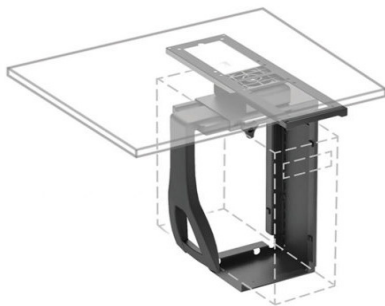

# COMPUTER PROCESSOR UNIT SUPPORT

SA#: E60PQ-140003/071/PQ

---

**PCPU** - Undermount CPU holder on glide track frees up space on and under the desk.

**PCPU-H** CPU holder on casters easily positioned below surface.

## DESCRIPTION

A comprehensive series of ergonomically sound products, naturally connecting people with technology to enhance comfort and productivity. Mobile or Work Surface Supported CPU holders keep access points at your fingertips or tucked away when not required.