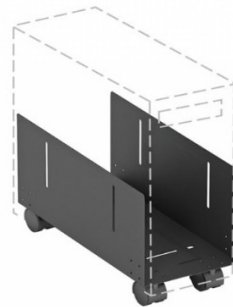

# COMPUTER PROCESSOR UNIT SUPPORT

SA#: E60PQ-140003/071/PQ

---

**PCPU** - Undermount CPU holder on glide track frees up space on and under the desk.

**PCPU-H** CPU holder on casters easily positioned below surface.